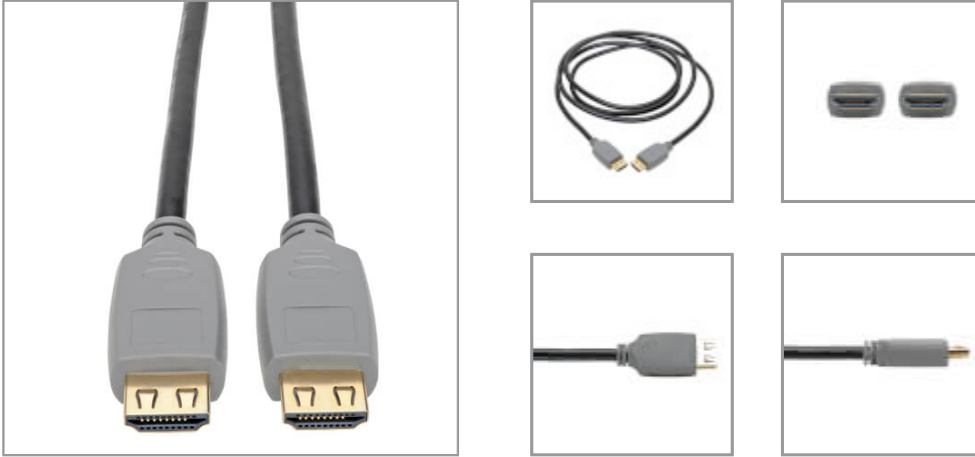

4K HDMI Cable (M/M) - 4K 60 Hz, HDR, 4:4:4, Gripping Connectors, Black, 2 m

MODEL NUMBER: P568-02M-2A

4K HDMI cable connects your laptop or tablet to an HDTV, monitor or projector for crystal-clear 4K video with 4:4:4 color.

Features

4K HDMI Cable Connects Home Theater or Digital Signage Audio/Video Components

This 4K HDMI cable securely connects HDMI-enabled laptops, tablets, PCs, Blu-ray players, game consoles or satellite/cable TV boxes to HDTVs, HD monitors, projectors or home theater receivers. Gripping HDMI connectors on both ends help ensure components stay firmly attached to avoid viewing interruptions. The two-meter length allows you flexibility in placing your home theater components.

Enjoy the Clarity of 4K HDMI Video with Multi-Channel Audio, HDR and 4:4:4 Color

This 4K HDMI cable provides a pure digital connection that supports Ultra HD video resolutions up to 4K for crystal-clear picture and sound. High Dynamic Range (HDR) provides a wide range of vibrant colors with richer contrast, brighter whites and deeper blacks that pop on your 4K display. It also supports 4:4:4 chroma subsampling for top-level PC gaming or using your HDTV as a PC monitor. The cable is backward compatible with previous HDMI generations, allowing you to use it to connect lower-resolution components.

Highlights

- Supports UHD resolutions up to 4K (4:4:4) for crystal-clear video
- High-grip HDMI plugs maintain constant A/V signal without accidental disconnections
- Carries High Dynamic Range (HDR) signals for rich contrast and expanded color accuracy
- 2 m length allows flexibility in setting up devices in your home theater
- Plug-and-play operation with no software required for easy, immediate installation